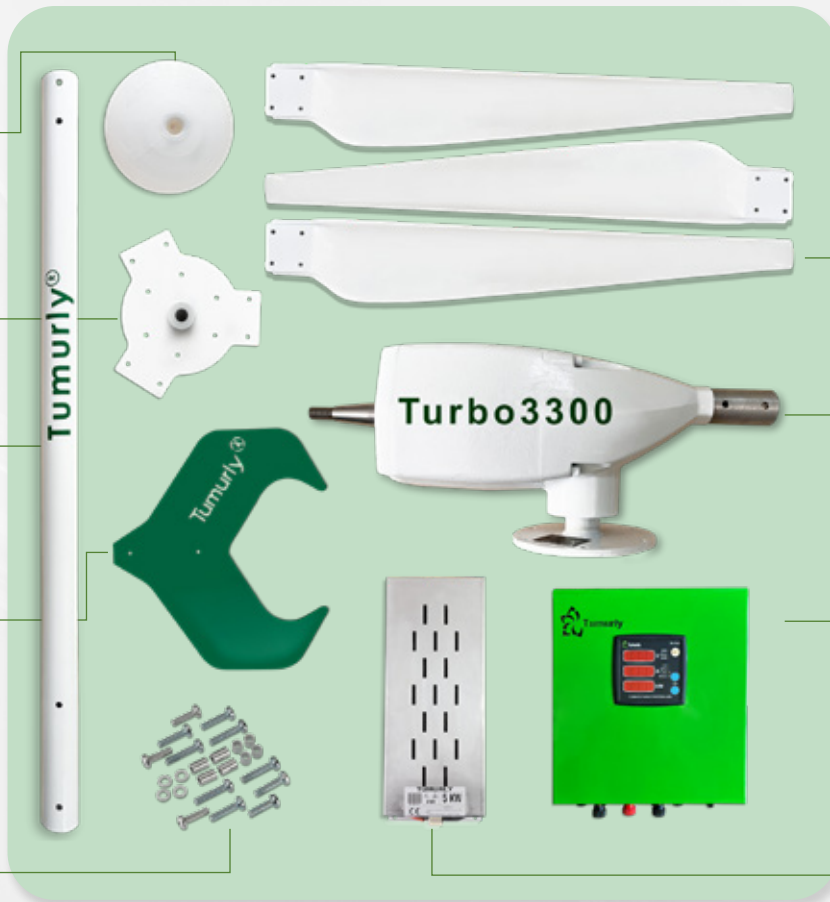

Tumurly® Turbo3300 Prestige Package

3300W Horizontal Wind Turbine

Flange Cover

Flange

Tail Pipe

Aluminum
Pivoting Tail

Pack of Screws

Durable Blades
100% Fiberglass

Tumurly® Wind Generator
High efficient PMG

Tumurly® Charge Controller
Advanced charging and braking system
*optional remote monitoring

Tumurly® Dumpload
Resistance for automatic braking function

Delivery Box

- wooden
- 60 kg

50 cm

35 cm

135 cm