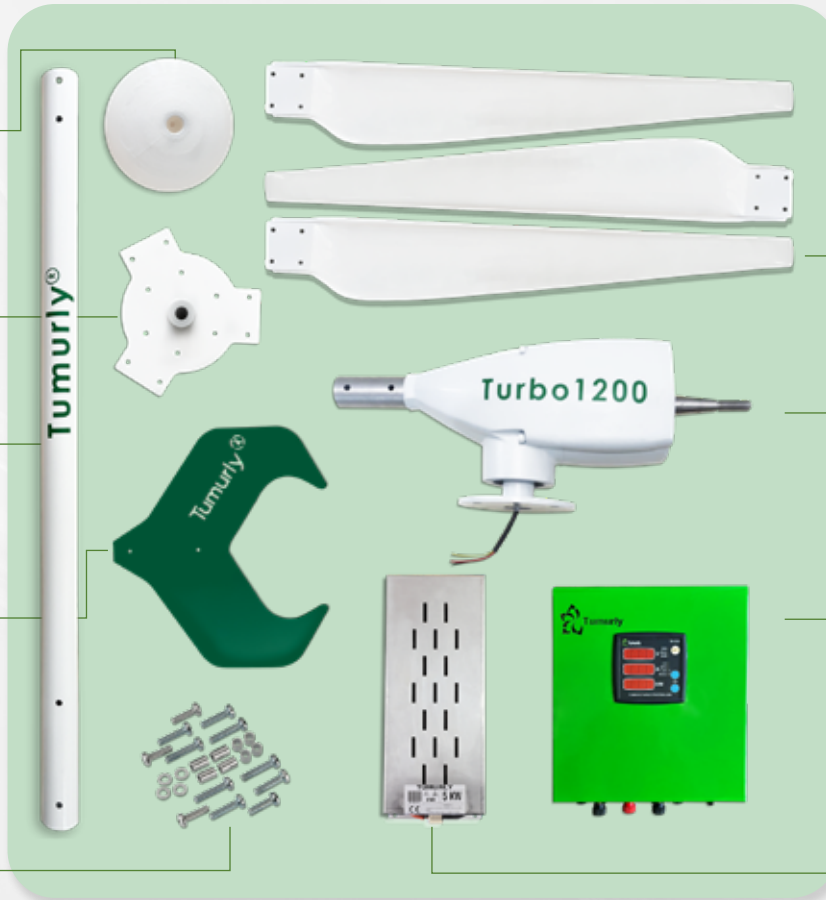

Tumurly®

Turbo1200 Prestige Package

1200W Horizontal Wind Turbine

Flange Cover

Flange

Tail Pipe

Aluminum
Pivoting Tail

Pack of Screws

Durable Blades
100% Fiberglass

Tumurly® Wind Generator
High efficient PMG

Tumurly® Charge Controller
Advanced charging and braking system
*optional remote monitoring

Tumurly® Dumpload
Resistance for automatic braking function

Delivery Box

- wooden
- 40 kg

50 cm

35 cm

135 cm