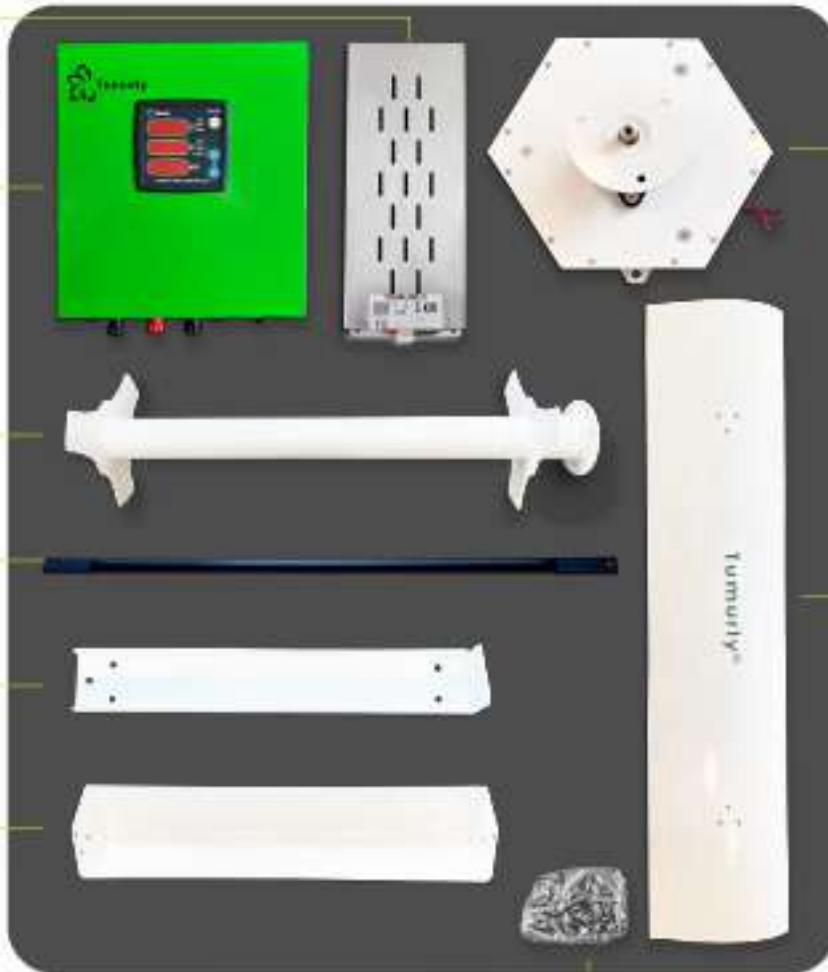

Tumurly®

Vortex1.0 Package 1000W Vertical Wind Turbine

Tumurly Dumpload

Resistance for automatic braking function

Tumurly Charge Controller

Advanced charging and braking system

*optional remote monitoring

Rotation Mill

Blade Auxillary Mounting Arms

6 pcs

Blade Main Arms

6 pcs

Inner Starter Blades

Aluminium
3 pcs

Tumurly Wind Generator

High efficient PMG

Durable Blades

%100 Aluminium
3 pcs

Pack of Installation Parts

Delivery Box
- wooden
- 85 kg

Tumurly®

Vortex3.0 Package 3000W Vertical Wind Turbine

Tumurly Dumpload

Resistance for automatic braking function

Tumurly Charge Controller

Advanced charging and braking system

*optional remote monitoring

Rotation Mill

Blade Auxillary Mounting Arms

6 pcs

Blade Main Arms

6 pcs