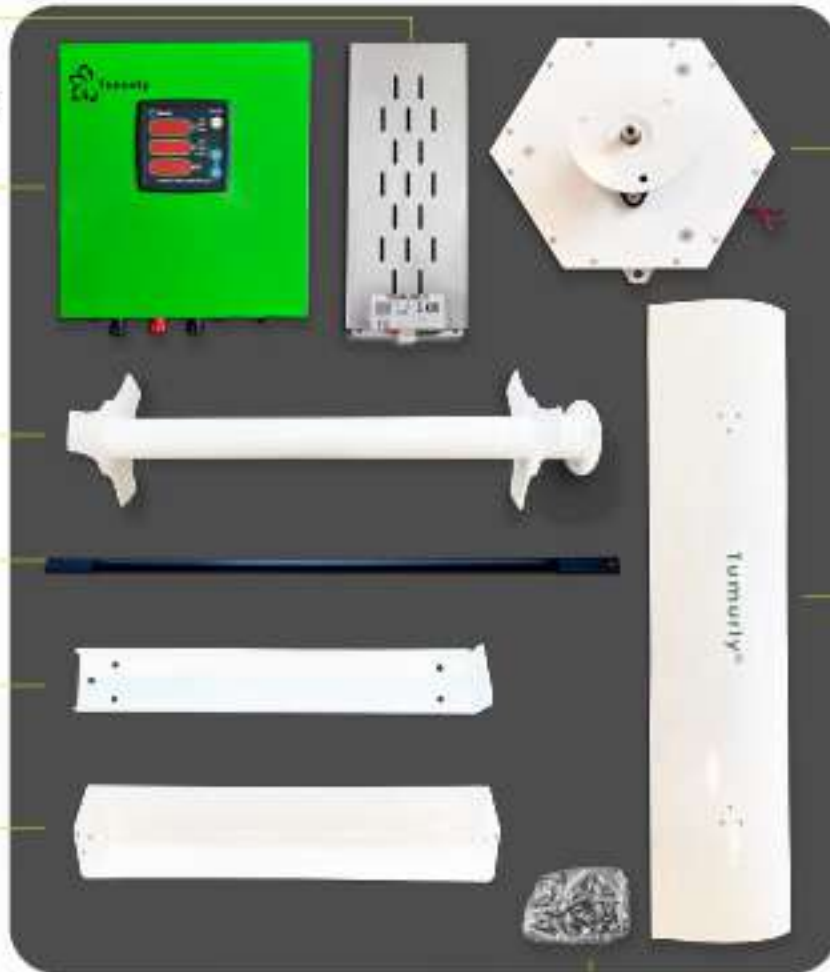

Tumurly®

Vortex1.0 Package 1000W Vertical Wind Turbine

Tumurly Dumpload

Resistance for automatic braking function

Tumurly Charge Controller

Advanced charging and braking system

*optional remote monitoring

Rotation Mill

Tumurly Charge Controller

Advanced charging and braking system

*optional remote monitoring

Rotation Mill

Blade Auxillary Mounting Arms

6 pcs

Blade Main Arms

6 pcs

Inner Starter Blades

Aluminium

3 pcs

Tumurly Wind Generator

High efficient PMG

Durable Blades

%100 Aluminium
3 pcs

Pack of Installation Parts

Delivery Box

- wooden
- 100 kg

Tumurly®

Vortex5.0 Package 5000W Vertical Wind Turbine

Tumurly Dumpload

Resistance for automatic braking function

Tumurly Charge Controller

Advanced charging and braking system