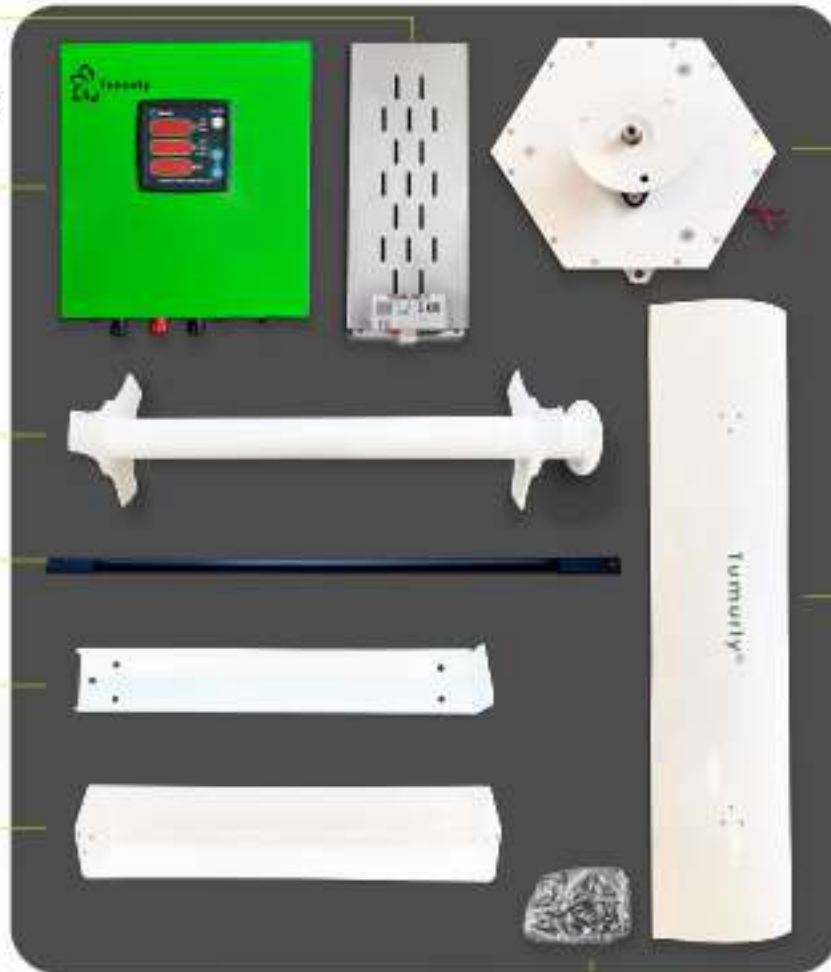

Tumurly®

Vortex5.0 Package

5000W Vertical Wind Turbine

Tumurly Dumpload

Resistance for automatic braking function

Tumurly Charge Controller

Advanced charging and braking system

*optional remote monitoring

Rotation Mill

Blade Auxillary Mounting Arms

6 pcs

Blade Main Arms

6 pcs

Inner Starter Blades

Aluminium
3 pcs

Tumurly Wind Generator

High efficient PMG

Durable Blades

%100 Aluminium
3 pcs

Pack of Installation Parts

Delivery Box

- wooden
- 130 kg